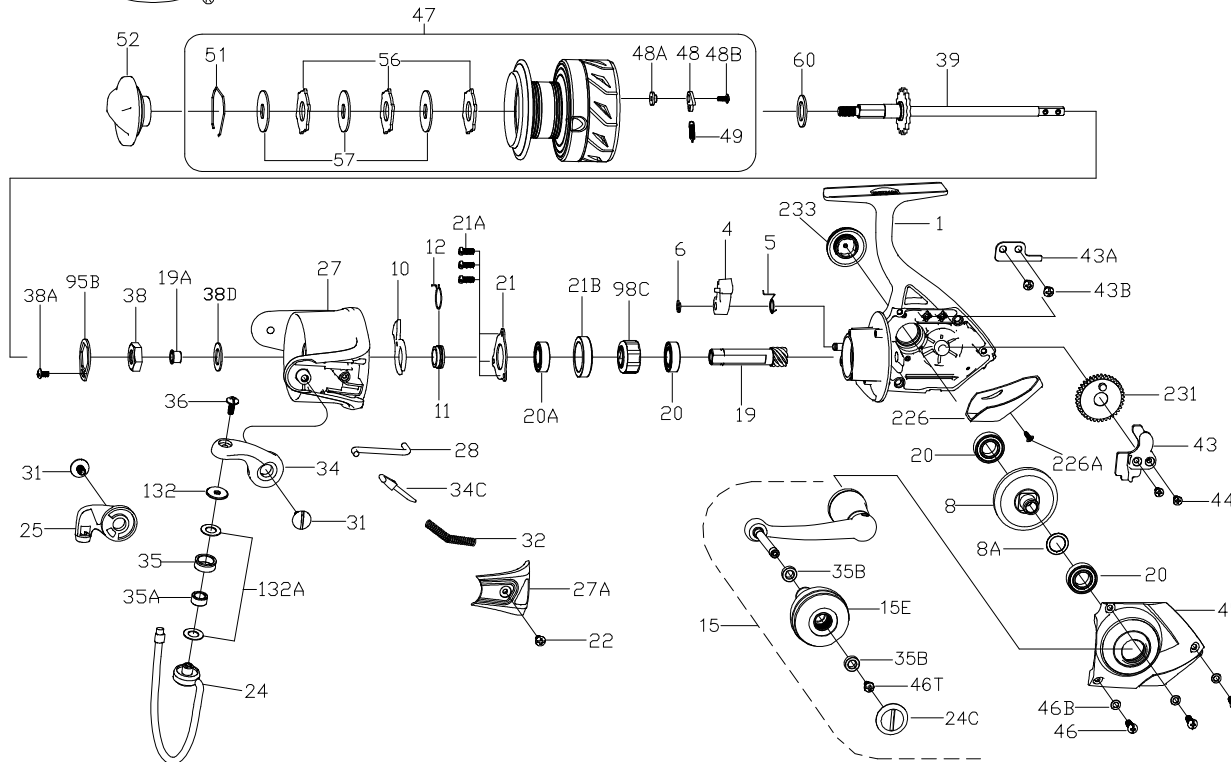

**PARTS LIST FOR MODEL FRCIII5000LE**

KEY NO.	PART NO.	PENN STYLE NO.	DESCRIPTION
21B	1324209	21B-BTLII5000	Collar
22	1204018	22-6000PUR	Bail Pivot Cover Screw
24	1365736	24-FRCII5000	Bail Wire
24C	1316416	24C-CFT5000	Handle Knob Cap
25	1308093	25-CFT5000	Bail Holder
27	1365737	27-FRCII5000	Rotor
27A	1365738	27A-FRCII5000	Bail Pivot Cover
28	1365739	28-FRCII5000	Trip Lever
31	1365740	31-FRCII5000	Bail Arm Screw (2 req)
32	1308101	32-CFT5000	Bail Spring
34	1308102	34-CFT5000	Bail Arm
34C	1191652	34C-5000SG	Pivot Arm
35	1308066	35-CFT3000	Line Roller
35A	1308067	35A-CFT3000	Line Roller Bushing
35B	1451519	35B-PAS5000	Bushing (2 req)
36	1191699	36-3000SG	Bail Stud Screw
38	1191729	38-5000SG	Rotor Nut
38A	1365741	38A-FRCII5000	Screw
38D	1308104	38D-CFT5000	Rotor Nut Washer
39	1308105	39-CFT5000	Main Shaft Assembly
43	1308107	43-CFT5000	Crosswind Block
43A	1191820	43A-5000SG	Crosswind Block Plate
43B	1191736	38A-5000SG	Crosswind Block Plate Screw (2 req)
44	1191845	44-5000SG	Crosswind Block Screw (2 req)
45	1514342	45-FRCIII5000LE	Housing Cover Assy
46	1191903	46-5000SG	Housing Cover Screw (3 req)
46B	1191908	46B-5000SG	Housing Cover Washer (3 req)
46T	1316411	46T-CFT2000	Screw
47	1514343	47-FRCIII5000LE	Spool Assembly
48	1211625	48-5000SG	Click Tongue
48A	1211626	48A-5000SG	Click Tongue Washer
48B	1192658	22-2000SG	Bail Pivot Cover Screw
49	1211627	49-5000SG	Click Tongue Spring
51	1308112	51-CFT5000	Drag Retaining Ring
52	1514319	52-FRCIII5000	Drag Knob Assembly
56	1308114	56-CFT5000	Drag Washer (3 req)
57	1192044	57-5000SG	Keyed Washer (3 req)
60	1211629	60-5000BTL	Thrust Washer
95B	1308115	95B-CFT5000	Rotor Locking Plate
98C	1308116	98C-CFT5000	Clutch/Sleeve Assembly
132	1192297	132-5000SG	Roller Washer
132A	1192302	132A-3000SG	Line Roller Washer (2 req)
226	1308117	226-CFT5000	Rear Cover
226A	1192473	226A-3000SG	Rear Cover Screw
231	1192503	231-5000SG	Crosswind Gear
233	1514320	233-FRCIII5000	Bearing Cover Assy
1	1514340	1-FRCIII5000LE	Housing Assembly
4	1190937	4-5000SG	Dog
5	1190966	5-5000SG	Dog Spring
6	1190979	6-5000SG	Retaining Clip
8	1191019	8-5000SG	Main Gear
8A	1191030	8A-5000SG	Shim
10	1191066	10-5000SG	A/R Holder
11	1191085	11-5000SG	Bushing
12	1313865	12-CFT8000	A/R Bushing Spring
15	1514341	15-FRCIII5000LE	Handle Assembly
15E	1316414	15E-CFT5000	Handle Knob
19	1364030	19-BTLII5000	Pinion Gear
19A	1191253	19A-5000SG	Pinion Bushing
20	1204012	20-5000PUR	Ball Bearing(3 req)
20A	1308090	20-CFT5000	Upper Pinion Ball Bearing
21	1192636	21-5000SG	Bearing Retainer
21A	1192645	21A-5000SG	Bearing Retainer Screw (3 req)